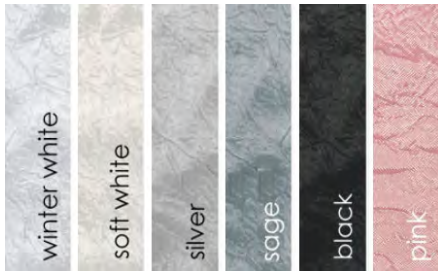

CUSTOM CREATIONS

We partner with amazing local vendors to create custom items to help make your dream wedding come to life.

Drape