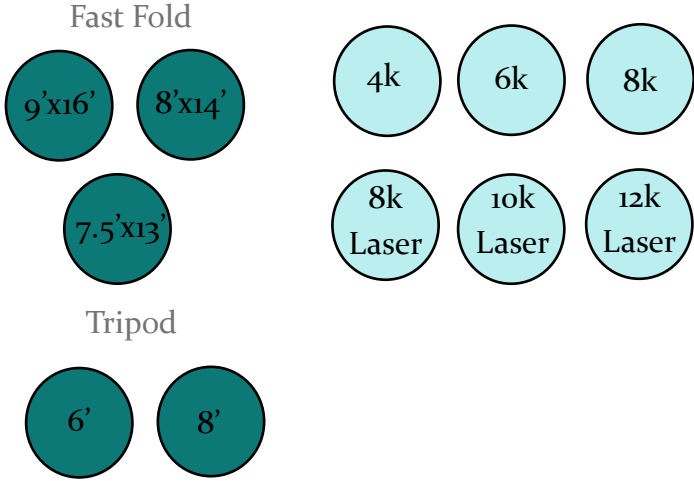

Screen Sizes

Projectors