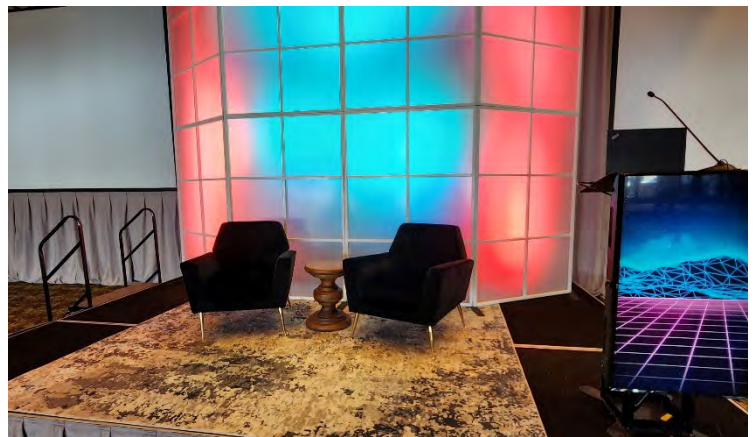

Scenic panels offer a designer touch for stage backdrops, foyer entrances, and room dividers. Design vertical stacks in 4'x6' or 4'x12' variations.

Looking for something unique? Let's brainstorm potential staging set up combinations! Speak with your Production Manager for more information.