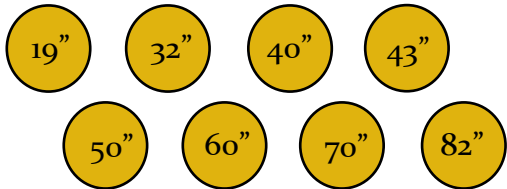

VIDEO

PROJECTION

We offer curated equipment packages designed for specific rooms and venues. Contact us for expert recommendations!

Make a lasting impression with impactful visuals. Our projection packages provide everything you need to deliver crisp, clear presentations that engage your audience. From high-lumen projectors to portable screens and expert technical support, we ensure a seamless and professional experience.

Screen Sizes

Projectors

FLAT SCREENS

Screens

Upgrade your conference space with the clarity, convenience, and versatility of flat screen displays perfect for small presentations, video conferencing, and dynamic content display.

Digital Signage

Digital signage uses flat screens to grab attention and deliver information. It can display schedules, advertise products, and reinforce branding.