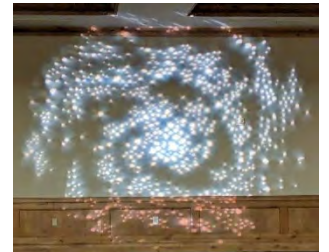

LIGHTING

MEETING SPACES

Uplights

Round Uplight
Freedom Par Quad 4
Volt Q5 Quad LED
Freedom H1
Stage Wash

LED Bar Low 6 Color (10' Wash)
LED Bar High 7 Color (30' Wash)
Q-Wash Lights (Move to Music)

Available for dinners or receptions in fun neon colors!

Texture Lighting

Ensure your presenters are clearly visible throughout your conference. Whether you are streaming panelists, recording speeches, or viewing from the audience, stage wash illuminates presenters and creates a polished and professional look.

Enhance your production value with our extensive inventory of stock gobos in a wide range of styles.

Custom gobos with your logo available for order!